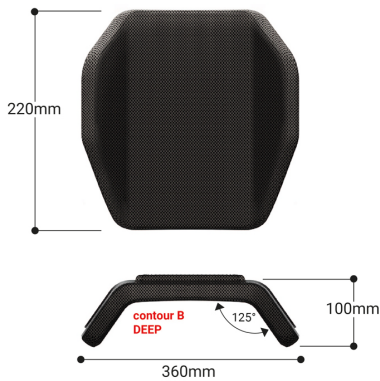

The backrest can be mounted to the wheelchair either centrally or laterally.
Both clamps guarantee a wide range of adjustments.

CLACE

adaptable to \varnothing 19/22/25mm tubes

CLALA

adaptable to \varnothing 22/25mm tubes

BKRTA

DEEP - TECHNICAL SCHEME

DEEP - AT1D

mountable on widths from 340mm to 380mm

DEEP - AT2D

mountable on widths from 340mm to 380mm

DEEP - AT3D

mountable on widths from 340mm to 380mm

DEEP - AT4D

mountable on widths from 400mm to 460mm

DEEP - AT5D

mountable on widths from 400mm to 460mm

DEEP - AT6D

mountable on widths from 400mm to 460mm

Weight ± 1000gr

Supplied with 30 mm high-density foam padding and upholstery in fireproof and breathable fabric.

The backrest can be mounted to the wheelchair either centrally or laterally. Both clamps guarantee a wide range of adjustments.

CLACE

adaptable to Ø 19/22/25mm tubes

CLALA

adaptable to Ø 22/25mm tubes

ARIA WHEELS SRL