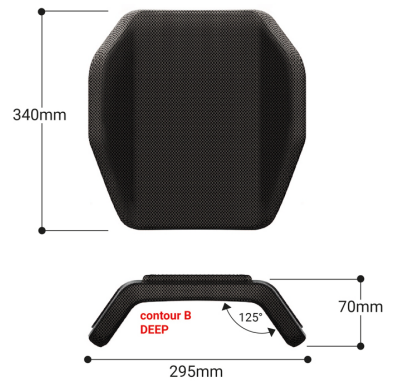

The backrest can be mounted to the wheelchair either centrally or laterally.
Both clamps guarantee a wide range of adjustments.

CLACE

adaptable to \varnothing 19/22/25mm tubes

CLALA

adaptable to \varnothing 22/25mm tubes

BKRTA

DEEP - TECHNICAL SCHEME

DEEP - AT1D

mountable on widths from 340mm to 380mm

DEEP - AT2D

mountable on widths from 340mm to 380mm

DEEP - AT3D

mountable on widths from 340mm to 380mm

DEEP - AT4D

mountable on widths from 400mm to 460mm

DEEP - AT5D

mountable on widths from 400mm to 460mm

DEEP - AT6D

mountable on widths from 400mm to 460mm

Weight ± 1000gr

Supplied with 30 mm high-density foam padding and upholstery in fireproof and breathable fabric.

The backrest can be mounted to the wheelchair either centrally or laterally. Both clamps guarantee a wide range of adjustments.

CLACE

adaptable to Ø 19/22/25mm tubes

CLALA

adaptable to Ø 22/25mm tubes

ARIA WHEELS SRL