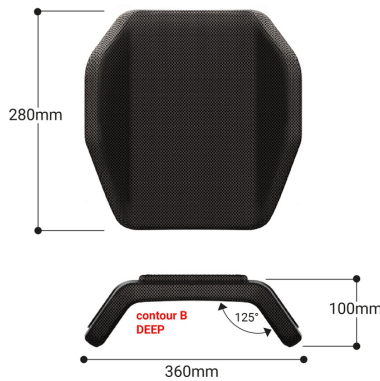

The backrest can be mounted to the wheelchair either centrally or laterally.
Both clamps guarantee a wide range of adjustments.

CLACE

adaptable to \varnothing 19/22/25mm tubes

CLALA

adaptable to \varnothing 22/25mm tubes

BKRTA

DEEP - TECHNICAL SCHEME

DEEP - AT1D

mountable on widths from 340mm to 380mm

DEEP - AT2D

mountable on widths from 340mm to 380mm

DEEP - AT3D

mountable on widths from 340mm to 380mm

DEEP - AT4D

mountable on widths from 400mm to 460mm

DEEP - AT5D

mountable on widths from 400mm to 460mm

DEEP - AT6D

mountable on widths from 400mm to 460mm

Weight ± 1000gr

Supplied with 30 mm high-density foam padding and upholstery in fireproof and breathable fabric.

The backrest can be mounted to the wheelchair either centrally or laterally. Both clamps guarantee a wide range of adjustments.

CLACE

adaptable to Ø 19/22/25mm tubes

CLALA

adaptable to Ø 22/25mm tubes

ARIA WHEELS SRL