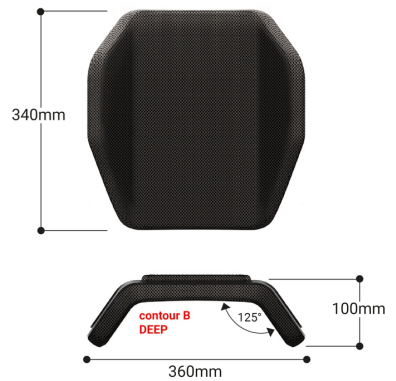

The backrest can be mounted to the wheelchair either centrally or laterally.
Both clamps guarantee a wide range of adjustments.

CLACE

adaptable to \varnothing 19/22/25mm tubes

CLALA

adaptable to \varnothing 22/25mm tubes

BKRTA

DEEP - TECHNICAL SCHEME

DEEP - AT1D

mountable on widths from 340mm to 380mm

DEEP - AT2D

mountable on widths from 340mm to 380mm

DEEP - AT3D

mountable on widths from 340mm to 380mm

DEEP - AT4D

mountable on widths from 400mm to 460mm

DEEP - AT5D

mountable on widths from 400mm to 460mm

DEEP - AT6D

mountable on widths from 400mm to 460mm

Weight ± 1000gr

Supplied with 30 mm high-density foam padding and upholstery in fireproof and breathable fabric.

The backrest can be mounted to the wheelchair either centrally or laterally. Both clamps guarantee a wide range of adjustments.

CLACE

adaptable to Ø 19/22/25mm tubes

CLALA

adaptable to Ø 22/25mm tubes

ARIA WHEELS SRL