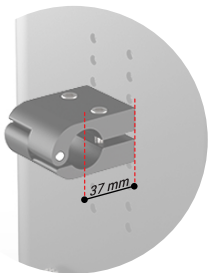

The backrest can be mounted to the wheelchair either centrally or laterally.
Both clamps guarantee a wide range of adjustments.

CLACE

adaptable to \varnothing 19/22/25mm tubes

CLALA

adaptable to \varnothing 22/25mm tubes

BKRTA

DEEP - TECHNICAL SCHEME

DEEP - AT1D

mountable on widths from 340mm to 380mm

DEEP - AT2D

mountable on widths from 340mm to 380mm

DEEP - AT3D

mountable on widths from 340mm to 380mm

DEEP - AT4D

mountable on widths from 400mm to 460mm

DEEP - AT5D

mountable on widths from 400mm to 460mm

DEEP - AT6D

mountable on widths from 400mm to 460mm

Weight ± 1000gr

Supplied with 30 mm high-density foam padding and upholstery in fireproof and breathable fabric.

The backrest can be mounted to the wheelchair either centrally or laterally. Both clamps guarantee a wide range of adjustments.

CLACE

adaptable to Ø 19/22/25mm tubes

CLALA

adaptable to Ø 22/25mm tubes

ARIA WHEELS SRL