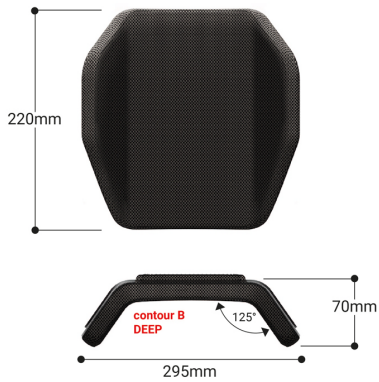

The backrest can be mounted to the wheelchair either centrally or laterally.
Both clamps guarantee a wide range of adjustments.

CLACE

adaptable to \varnothing 19/22/25mm tubes

CLALA

adaptable to \varnothing 22/25mm tubes

BKRTA

DEEP - TECHNICAL SCHEME

DEEP - AT1D

mountable on widths from 340mm to 380mm

DEEP - AT2D

mountable on widths from 340mm to 380mm

DEEP - AT3D

mountable on widths from 340mm to 380mm

DEEP - AT4D

mountable on widths from 400mm to 460mm

DEEP - AT5D

mountable on widths from 400mm to 460mm

DEEP - AT6D

mountable on widths from 400mm to 460mm

Weight ± 1000gr

Supplied with 30 mm high-density foam padding and upholstery in fireproof and breathable fabric.

The backrest can be mounted to the wheelchair either centrally or laterally. Both clamps guarantee a wide range of adjustments.

CLACE

adaptable to Ø 19/22/25mm tubes

CLALA

adaptable to Ø 22/25mm tubes

ARIA WHEELS SRL