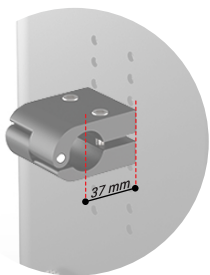

BKRTA

ACTIVE - TECHNICAL SCHEME

ACTIVE - AT1A

mountable on widths from 340mm to 380mm

ACTIVE - AT2A

mountable on widths from 340mm to 380mm

ACTIVE - AT3A

mountable on widths from 340mm to 380mm

The backrest can be mounted to the wheelchair either centrally or laterally.
Both clamps guarantee a wide range of adjustments.

CLACE

adaptable to \varnothing 19/22/25mm tubes

CLALA

adaptable to \varnothing 22/25mm tubes

BKRTA

DEEP - TECHNICAL SCHEME

DEEP - AT1D

mountable on widths from 340mm to 380mm

DEEP - AT2D

mountable on widths from 340mm to 380mm

DEEP - AT3D

mountable on widths from 340mm to 380mm

The backrest can be mounted to the wheelchair either centrally or laterally. Both clamps guarantee a wide range of adjustments.

CLACE

adaptable to Ø 19/22/25mm tubes

CLALA

adaptable to Ø 22/25mm tubes

ARIA WHEELS SRL