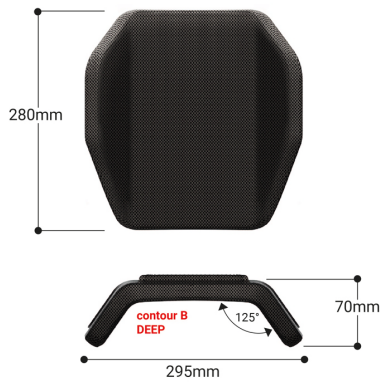

The backrest can be mounted to the wheelchair either centrally or laterally.
Both clamps guarantee a wide range of adjustments.

CLACE

adaptable to \varnothing 19/22/25mm tubes

CLALA

adaptable to \varnothing 22/25mm tubes

BKRTA

DEEP - TECHNICAL SCHEME

DEEP - AT1D

mountable on widths from 340mm to 380mm

DEEP - AT2D

mountable on widths from 340mm to 380mm

DEEP - AT3D

mountable on widths from 340mm to 380mm

DEEP - AT4D

mountable on widths from 400mm to 460mm

DEEP - AT5D

mountable on widths from 400mm to 460mm

DEEP - AT6D

mountable on widths from 400mm to 460mm

Weight ± 1000gr

Supplied with 30 mm high-density foam padding and upholstery in fireproof and breathable fabric.

The backrest can be mounted to the wheelchair either centrally or laterally. Both clamps guarantee a wide range of adjustments.

CLACE

adaptable to Ø 19/22/25mm tubes

CLALA

adaptable to Ø 22/25mm tubes

ARIA WHEELS SRL